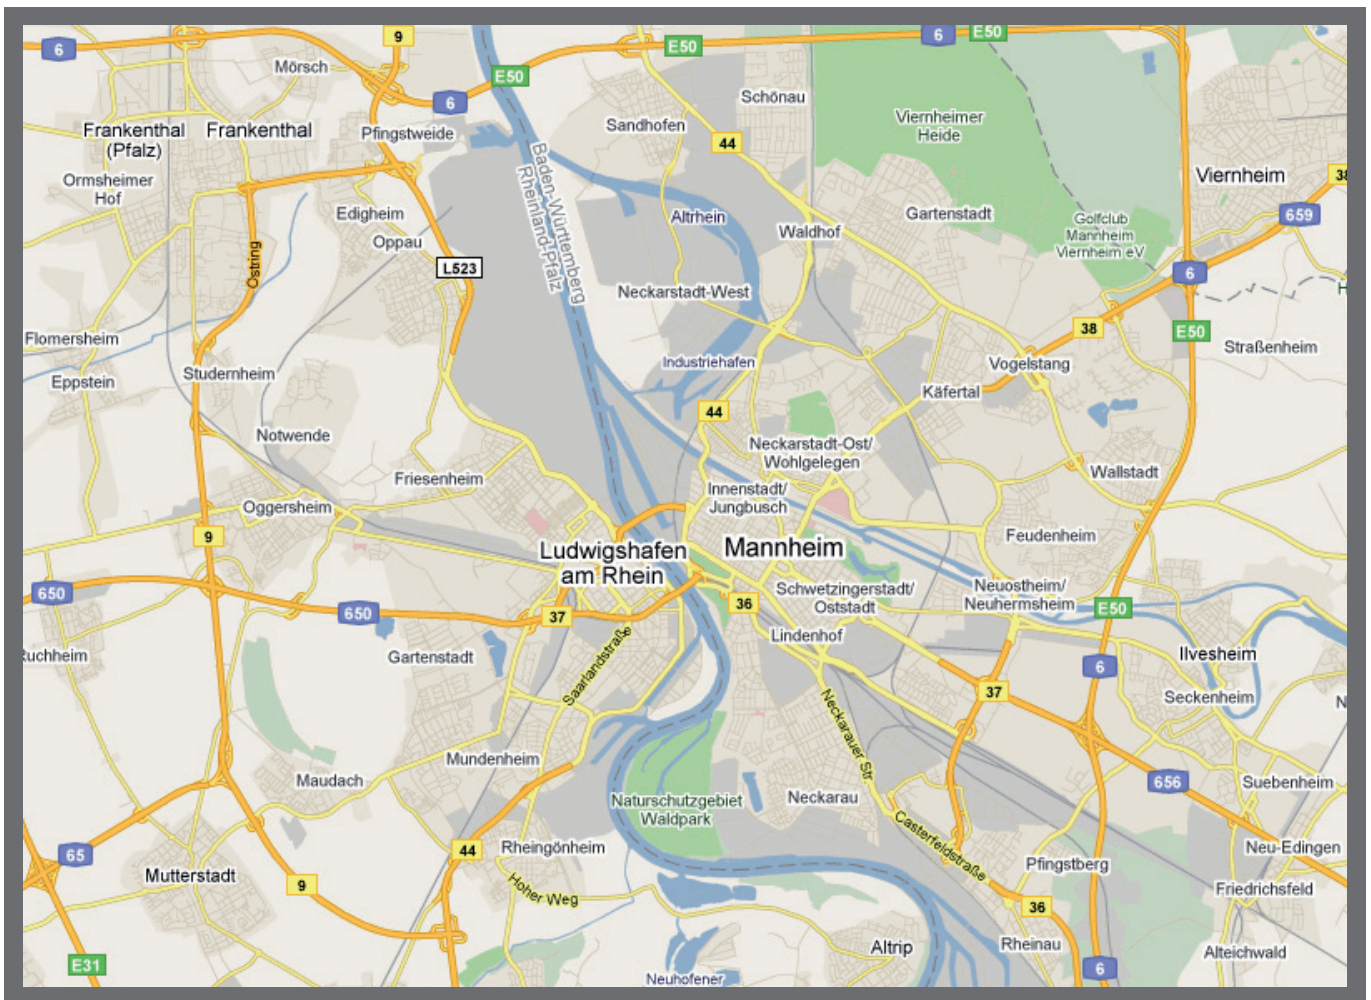

BB PROMOTION
the art of entertainment

Contact +49 (0)621-10 792-0

BB Promotion GmbH
Röntgenstraße 7
68167 Mannheim

Mannheim and surrounding